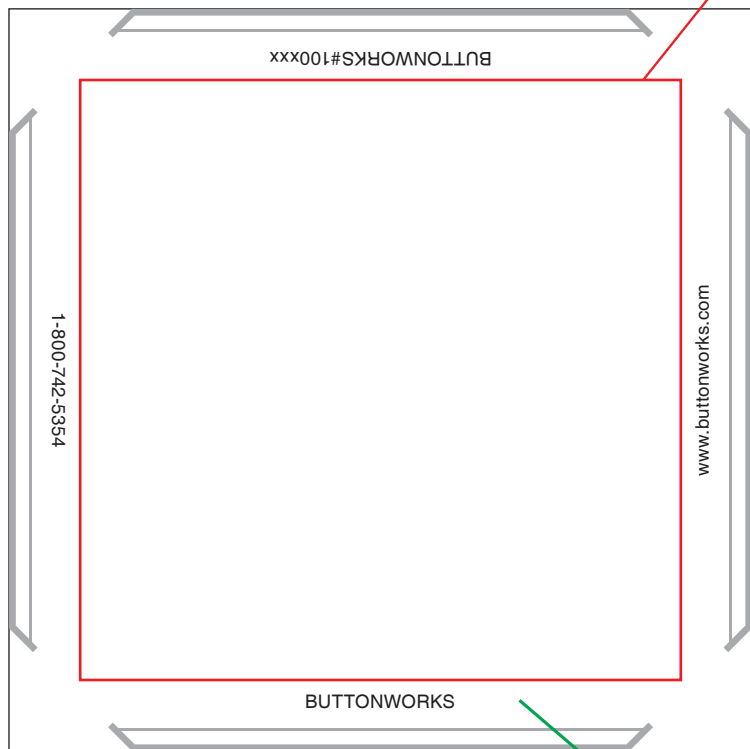

Order #100xxx

Quantity: xxx

This line is the edge of the button
(Line does not print)

3" Custom Square Buttons with Standard Pin Back

This area is on the
back of the button